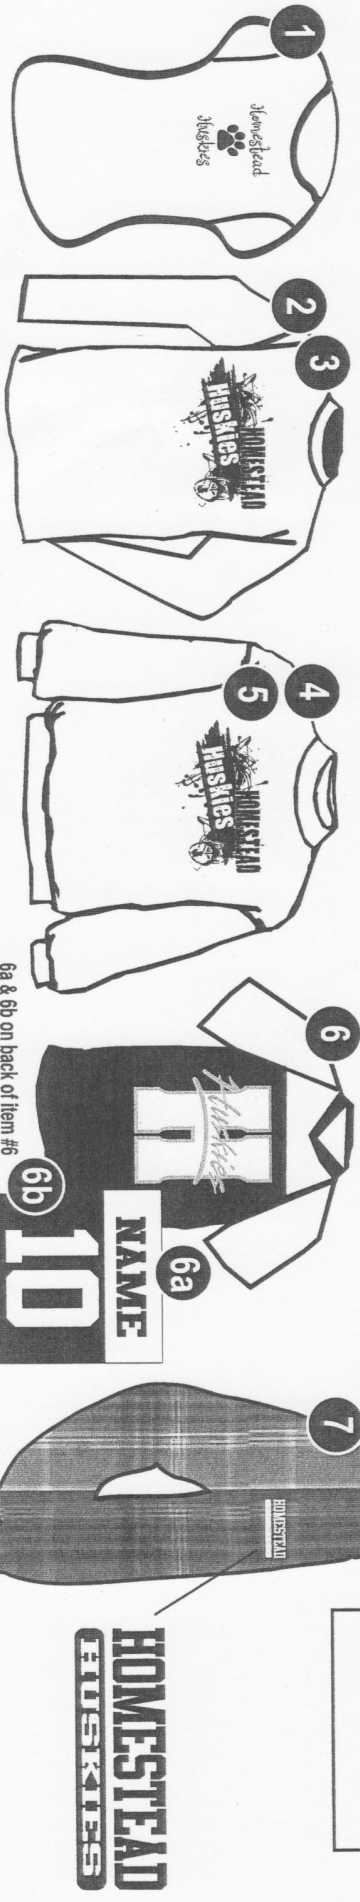

Homestead School Spirit Wear Order Form

STUDENT'S NAME: _____ TEACHER: _____ PHONE #: _____

MAKE CHECKS TO: Homestead PTA. ORDER DEADLINE: October 4th, 2010.
 WHEN IN DOUBT ORDER THE LARGER SIZE. ALL APPAREL IS CUSTOM PRINTED AND NON-REFUNDABLE.
 Any ?'s please contact: Sue Boardwine at 630-375-0266.

6a & 6b on back of item #6

HOMESTEAD HUSKIES